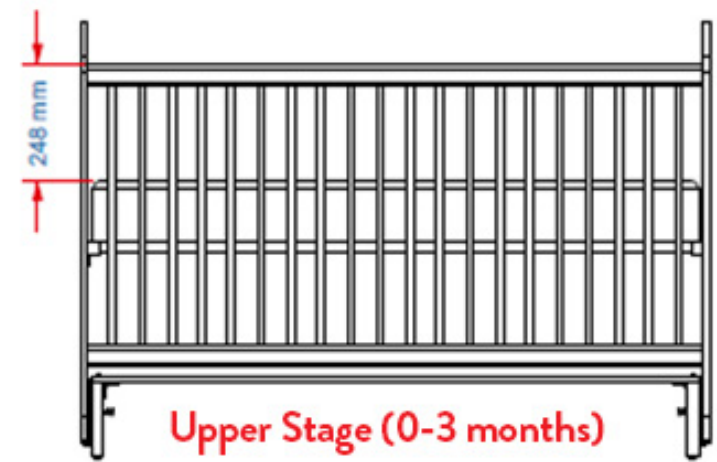

Technical Details

- Main material is non-hazardous melamine chipboard at E0 standard, resistant to scratching, fading and humidity.
- 16 mm and 25 mm chipboard has been used.
- The edges are covered with 0.4 mm and 2 mm thick PVC edge strips.
- Fixing elements are in compliance with TÜV-GS and TSE standards.
- Çilek logos have been manufactured with the injection method, using non-hazardous ABS material.
- The side guardrails have been produced with MDF profiles and plastic pipes of 15 mm diameter.
- The under-mattress slat may be raised, lowered in stages.
- Height adjustment is available in 3 stages, (upper stage) may be used for 0-3 months, (medium stage) 3-9 months and (bottom stage) for 9+ months' periods.
- The Bedding Set includes; quilt, 4 protections, polar blanket, sheet with tyre, pillowcase and decorative pillow.
- The sleep set is certified by OEKOTEX that is recognized worldwide.
- The fabrics are 100% anti-carcinogenic cotton. The used fibers are 100% pure, nonflammable thermo-fibers.
- 21.01.1116.00 Star Mattress (70x130 cm) fits in Baby Bed.

White Swinging Baby Bed (70x130 cm)
G 77 x Y 92 x D 135 cm
4 Packets • 60 kg • 0,362 m³
20.00.1012.00

White Baby Bedding Set (70x130 cm)
G 70 x D 130 cm
1 Packet • 3,6 kg • 0,072 m³
21.03.4162.00

Star Mattress (70x130 cm)
G 70 x Y 13 x D 130 cm
1 Packet • 6,6 kg • 0,118 m³
21.01.1116.00