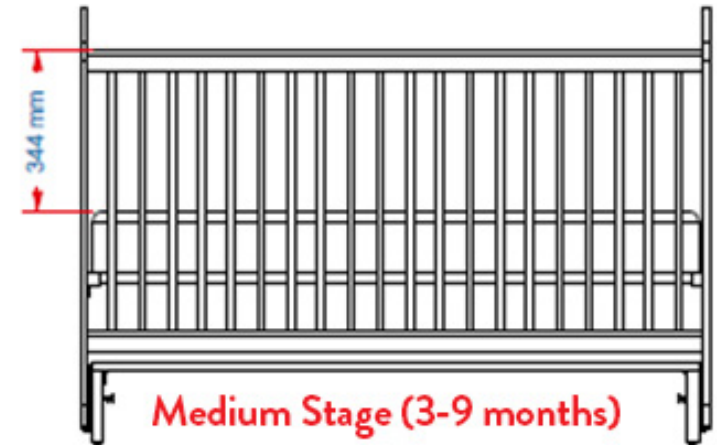

Medium Stage (3-9 months)