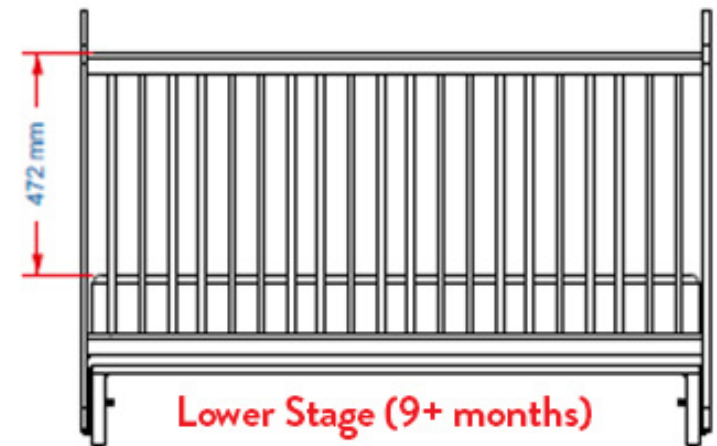

Lower Stage (9+ months)