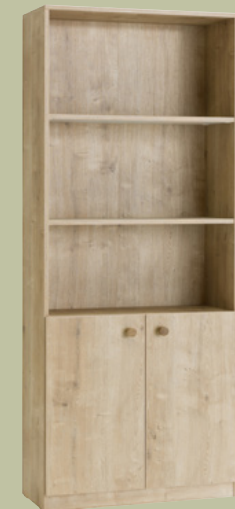

Single S Pull out Bed (90x180 cm)

W 93 x H 24 x D 183 cm
2 Packages • 35 kg • 0,063 m³
20.30.1303.00

Medium Wardrobe

W 91 x H 198 x D 55 cm
3 Package • 71,5 kg • 0,157 m³
20.30.1001.00

Large Wardrobe

W 135 x H 198 x D 55 cm
4 Package • 110 kg • 0,244 m³
20.30.1002.00

Bookcase

W 70 x H 169 x D 32 cm
1 Package • 34 kg • 0,089 m³
20.30.1501.00

Technical Details

- Main material is E1 standard, innocuous melamine chipboard, which is extremely resistant against scratching, wearing, and humidity.
- 16 and 8 mm thick chipboards are used.
- Quilted bedside features sponge padding on a 16 mm thick chipboard, covered with fabric.
- The sides are covered with a 2 mm thick edge bands.
- Dampened hinges, used in wardrobe and study unit doors, prevent accidental hand injuries and noise.
- Wardrobe hangers feature LED lighting, operated on AAA batteries.
- Wardrobe legs are adjustable.
- Height of shelves in large wardrobe's right door can be adjusted during installation.
- Wall fasteners are used in tall units to prevent from toppling.
- Wardrobe drawers are partitioned.
- Stainless steel ball bearing slides are used in drawers.
- Based on their function, the drawers have been reinforced to carry loads up to 15 and 30 kg.
- All fasteners used fulfill requirements pertaining to the European TÜV-GS and Turkish TSE standards.
- Çilek logos are made of innocuous ABS material, using injection technique.
- Handles are made of sanative wood and covered with inoffensive varnish
- Wardrobe drawers are optional and sold seperately.