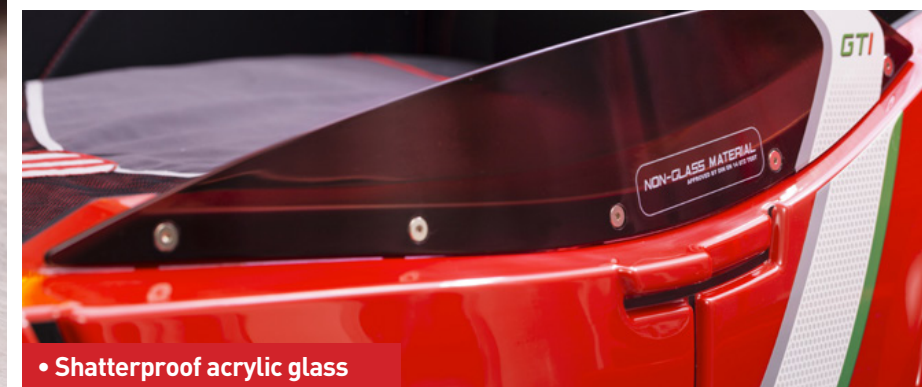

GTI CARBED (WITH MUSIC PLAYER)

- **Theme:** Racer
- **Features:** Leather coated sports seats headboard, equipped with latest technology sound and light animation systems. Music Player is included in the carbed.
- **Age Group:** 3-12 Years Old
- **Certificate:** E1, TSE

• Remote control for sound and light system

• LED rear indicator

• Grill design on the bumper, body kit and fog lights. Music Player is included in the carbed.

• 4 different color options. Music Player is included in the carbed.

• Star shaped rims with LED light

• 3D exhaust pipe design

• Shatterproof acrylic glass

• Leather interior upholstery filled with sponge for safety

• Music Player is included in the carbed.

Technical Details

- The main material is polystyren, the accessories as the wheels, front end, fog light sockets and exhausts are all made of ABS material.
- 16 mm shiny finished partical board used.
- To enrich the view and prevent the bumps, leather interior used inside the bed.
- Grill on the bumper, body kit, fog lights in the front, exhaust, side bars, led head lights are used to enrich the view.
- Electronic sound system that has led light and sound system is supported by 12 volts power source.
- The edges are covered with 1 and 2 mm edge bands.
- Rear indicators are led light.
- The bed size is 90x195 cm.
- On the headboard music player, electronic USB device, Bluetooth USB input sound system is used. Music Player is included in the carbed.
- Çilek logos and plastic pieces are made by ABS injection technique.
- All fasteners used fulfill requirements pertaining to the Turkish TSE standards.