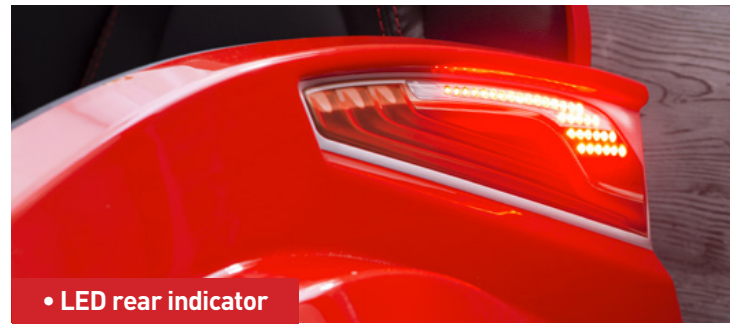

GTI CARBED (WITH MUSIC PLAYER)

- **Theme:** Racer
- **Features:** Leather coated sports seats headboard, equipped with latest technology sound and light animation systems. Music Player is included in the carbed.
- **Age Group:** 3-12 Years Old
- **Certificate:** E1, TSE

• Remote control for sound and light system

• LED rear indicator

• Grill design on the bumper, body kit and fog lights. Music Player is included in the carbed.

• 4 different color options. Music Player is included in the carbed.

• Star shaped rims with LED light

• 3D exhaust pipe design

• Shatterproof acrylic glass

• Leather interior upholstery filled with sponge for safety

• Music Player is included in the carbed.

Technical Details