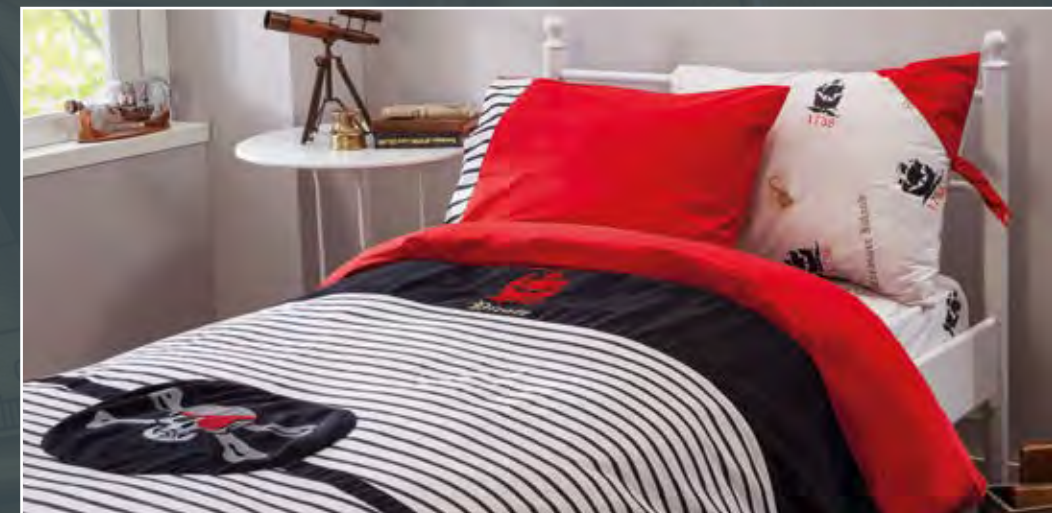

21.04.4479.00
Pirate Hook Bed Cover (90-100 cm)
Bed Cover : 160x210 cm
Bed Sheet : 165x235 cm
Pillow (1 pc.) : 50x70 cm

21.04.4406.00
Pirate Hook Bed Cover (120-140 cm)
Bed Cover : 200x210 cm
Bed Sheet : 50x30 cm
Pillow (1 pc.) : ø35 cm