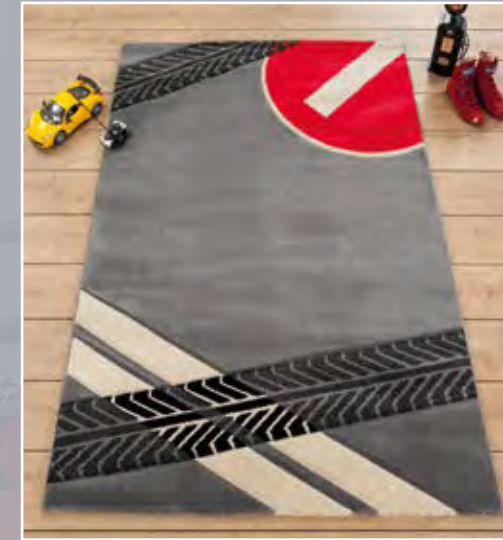

20.35.1502.00
Hanger Shelf
W: 79 x H: 13 x D: 21 cm

21.07.7671.00 W: 133 x D: 190 cm
Biconcept Carpet (133x190 cm)