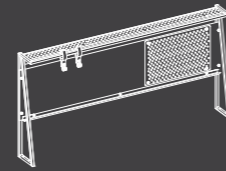

STUDY UNIT
W:134 x H:66 x D:16 cm
20.52.1102.00

ÇİLEK DESIGN HUB®

Director: Çiğdem Esra Kanberoğlu **Graphic Designer:** Zeynep Gültekin **Styling:** Elif İşlek **Retouch:** Turan Topsakal
Çilek is not liable for any potential errors and for color deviations arising from printing in this catalog.
All rights of the catalog contents, all information, images and designs are reserved. Copyright © 2017