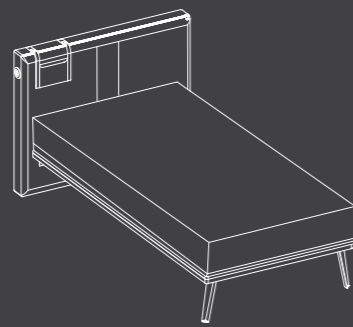

You may create a difference in your living space with a bookcase that offers an excellent display area for your accessories as well as your books.

3 DOOR WARDROBE
W:132 x H:210 x D:62 cm
20.52.1002.00

SLIDING WARDROBE
W:162 x H:210 x D:58 cm
20.52.1003.00

DRESSER
W:78 x H:88 x D:48 cm
20.52.1201.00

NIGHTSTAND
W:55 x H:53 x D:40 cm
20.52.1601.00

BOOKCASE WITHOUT DOOR
W:40 x H:187 x D:48 cm
20.52.1105.00

BOOKCASE
W:53 x H:180 x D:36 cm
20.52.1501.00

CAISSON
W:40 x H:58 x D:38 cm
20.52.1602.00

CHAIR
W:45 x H:82 x D:53 cm
21.08.8483.00

BED (120x200 cm)
W:135 x H:105 x D:220 cm
20.52.1302.00

BED (100x200 cm)
W:115 x H:105 x D:220 cm
20.52.1301.00

LINE BED (100x200 cm)
W:109 x H:110 x D:204 cm
20.52.1306.00