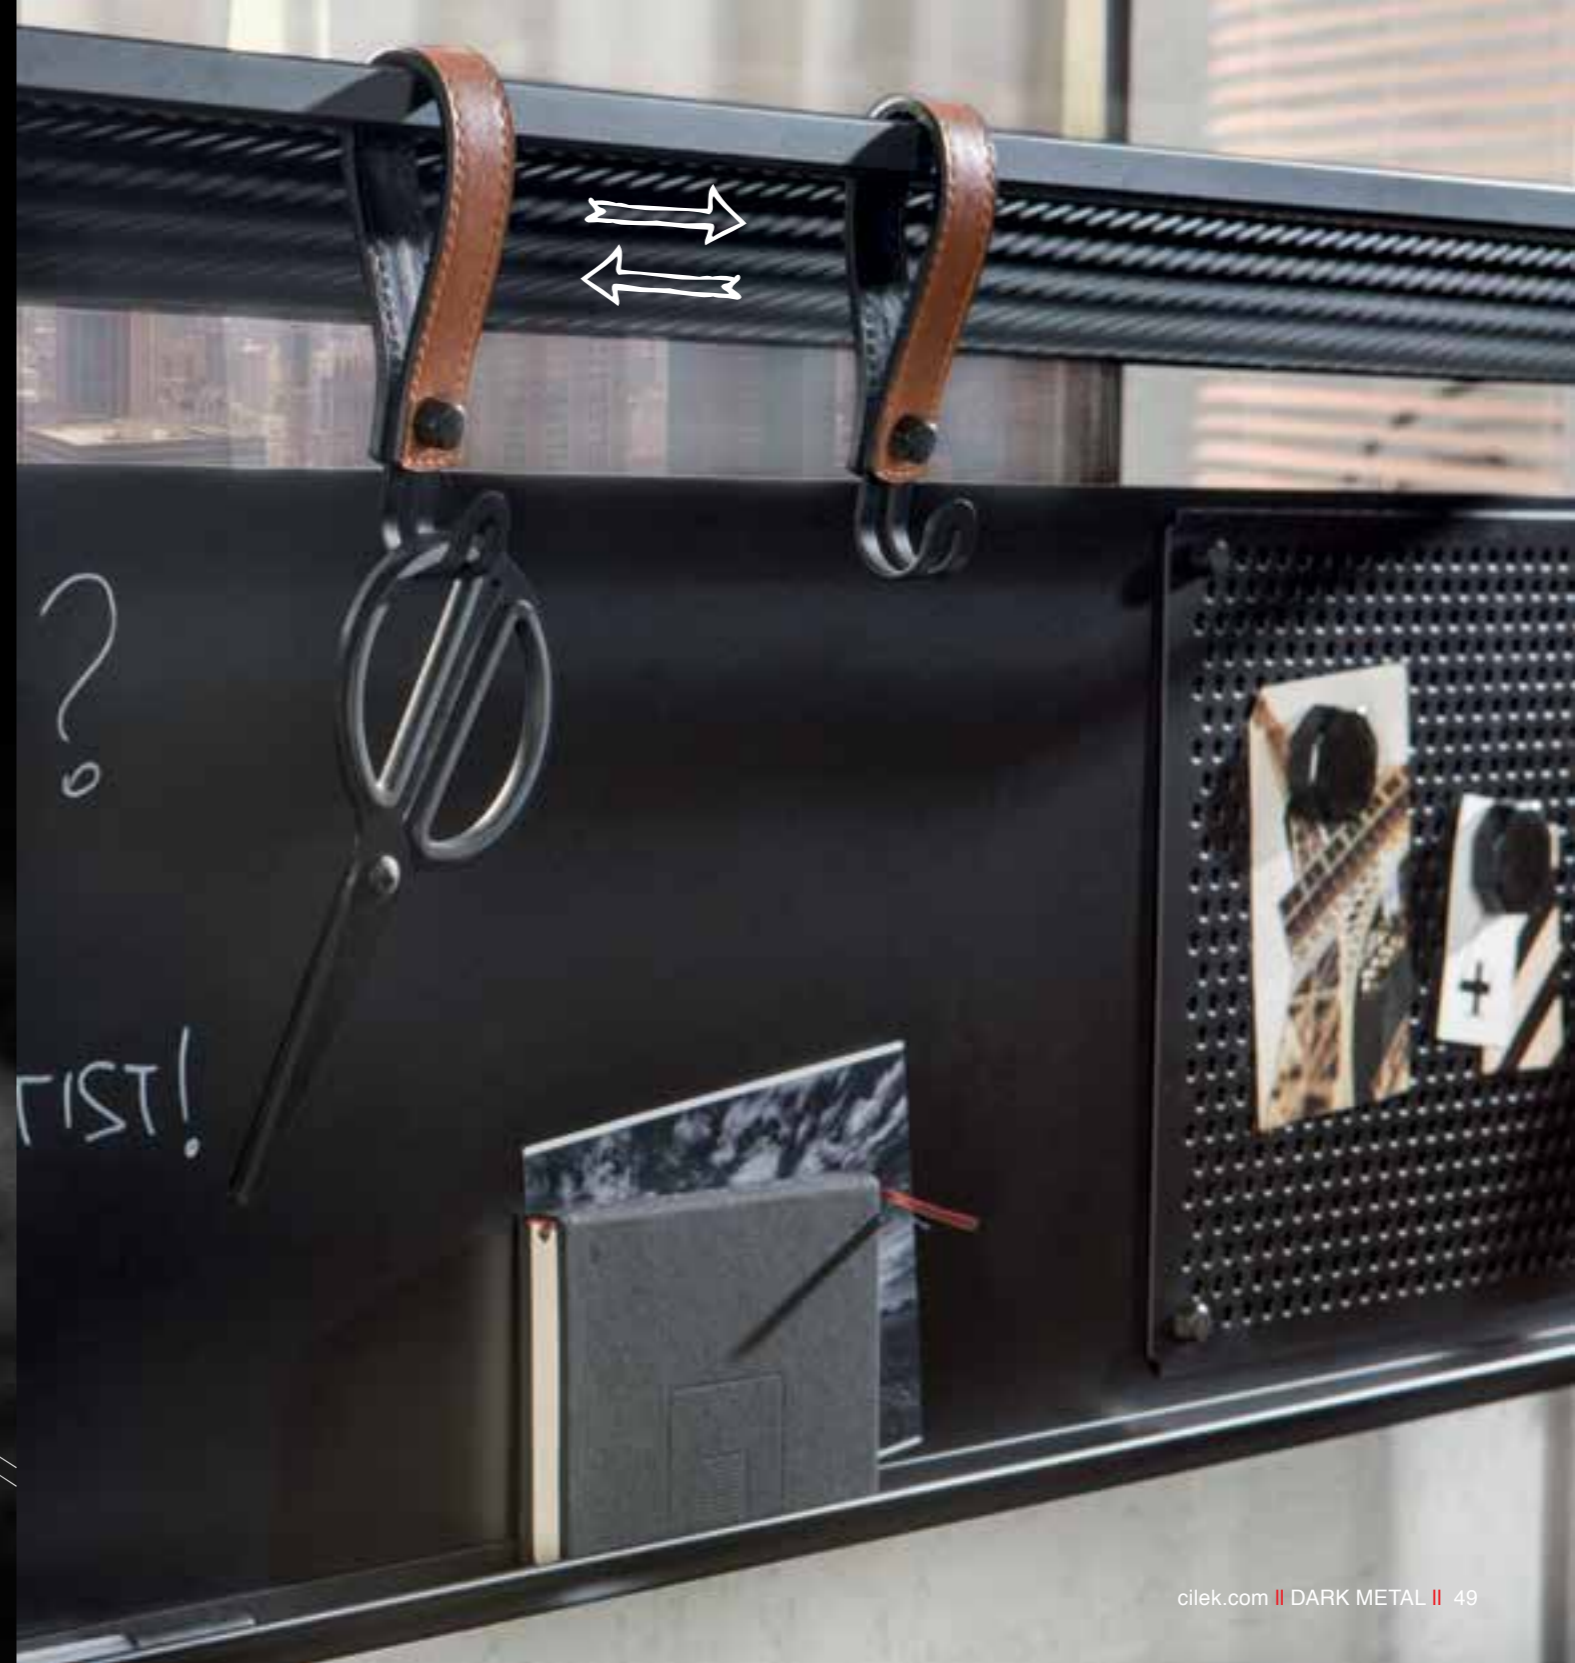

ONE MORE SOLUTION TO MAKE YOUR DESKTOP EVEN MORE FUNCTIONAL...

With this unit we offer as an option, your study space will become more functional. You may post your photos-notes on the magnetic board or you may write notes on the blackboard in huge letters, just as you like! While you study, everything you want to have is at your elbow, thanks to the mobile leather hangers.

$$x \rightarrow \left| \frac{e-1}{x-1} \right| = ?$$

GO SEE DEN