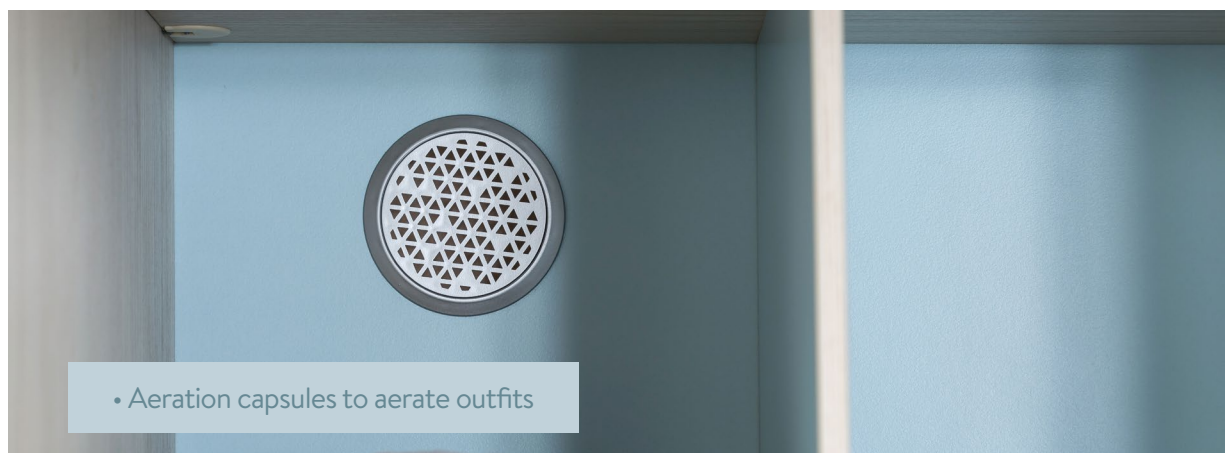

Imagine

BABY BOY

- **Target Mass:** Parents Expecting Babies
- **Characteristics:** Complete series in soft matt white

- **Segment:** Babies and Children
- **Color Alternatives:** Blue

- **Age Range:** 0-14 Years
- **Certificates:** TSE

• When your baby grows, our bed may be transformed into a larger bed and a separate, wide night stand, by a simple assembly. The mattress of 75x160 cm dimensions allows the ability to be used up to 9-12 years of age

• It has a wide night stand with shelves and partitioned drawers in order to sort articles

• Our sleep set has been sewn with care by skilled hands, using different fabrics, embroidery and bias tapes

Technical Details

Used Materials

- It has been manufactured of melamine chipboard and mdf panels at E0 standards, at thicknesses of 16.8mm and 4mm.
- The panel edges are covered by polyurethane based adhesive and 0.40 and 2mm thick PVC foil at the straight and curved edges.
- Silk-screened, polyester based handles and accessories, specific to the series have been used.
- The side railings are made of mdf profiles 15mm diameter plastic pipes.
- Tandem rail (with brake) has been used in the drawers. It has a load capacity of 30kg.