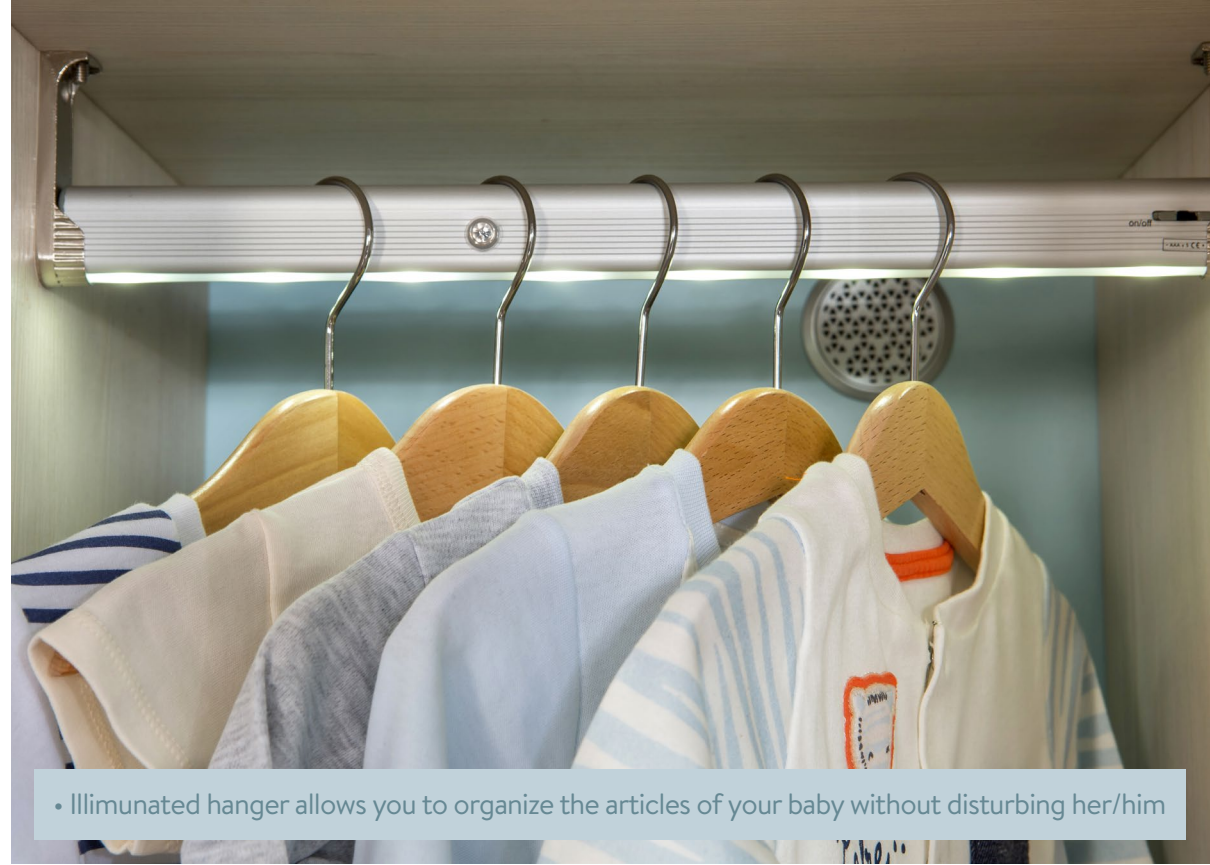

• Aeration capsules to aerate outfits

• Functional drawers

• Illuminated hanger allows you to organize the articles of your baby without disturbing her/him

• New three divisions have been designed, in addition to two drawers in the dresser, in order to ease you to partition the articles of your baby